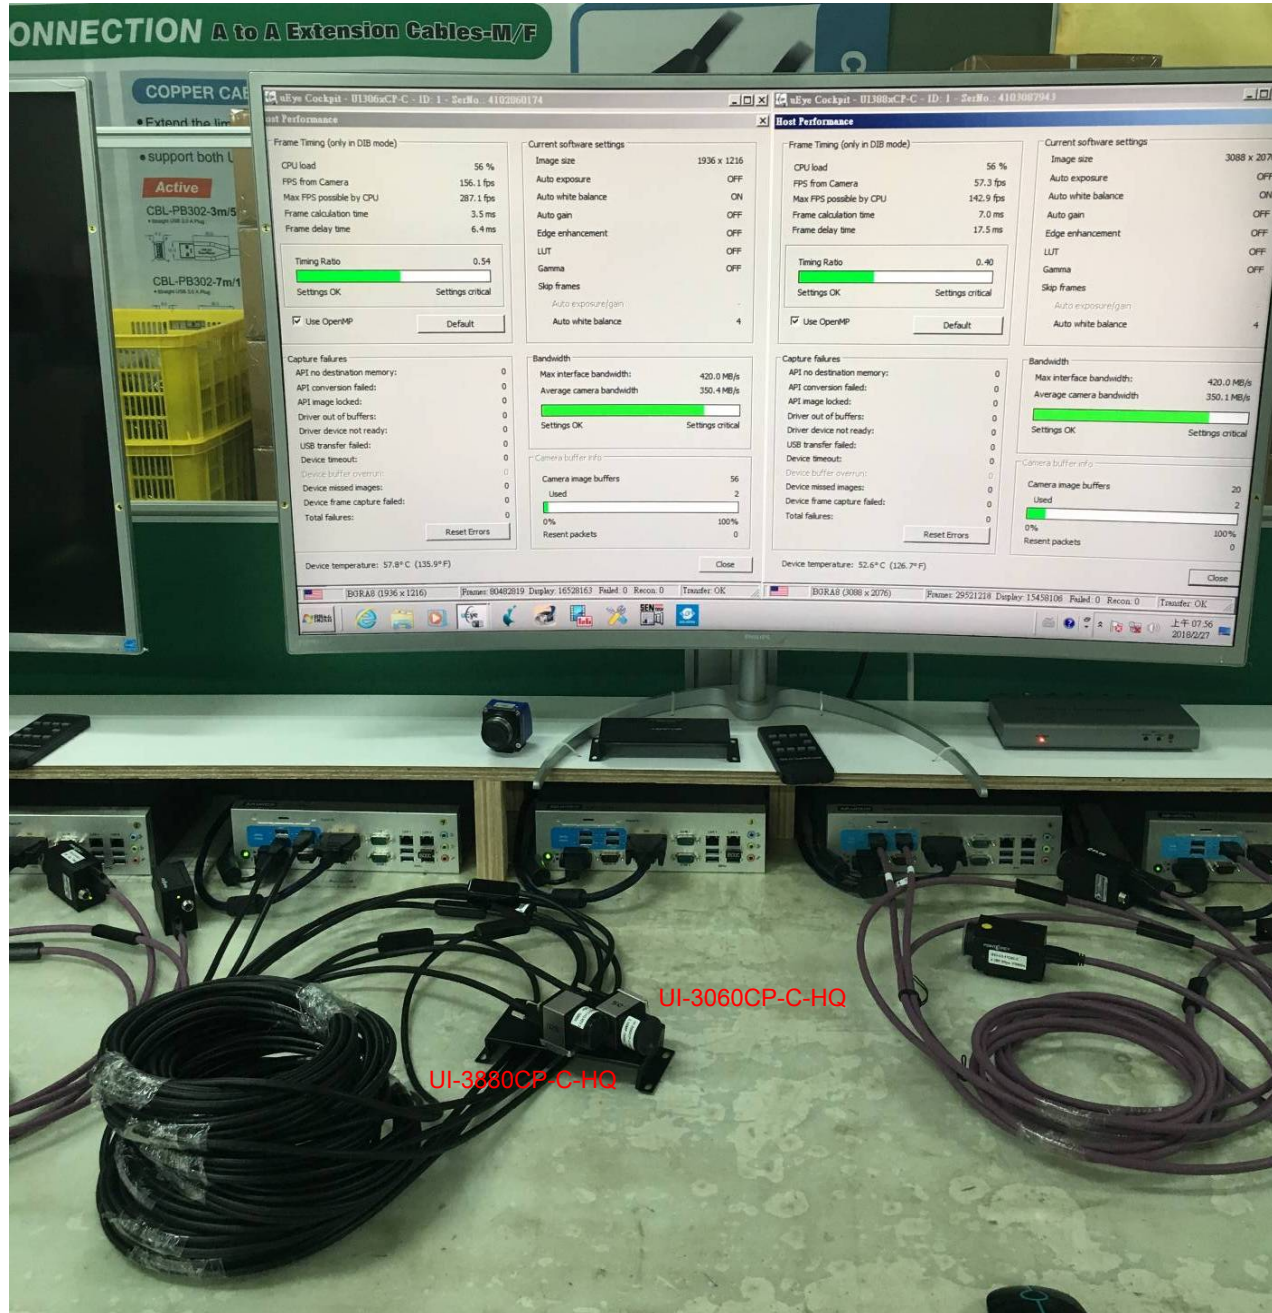

JARGY CO., LTD.

Test Report

Model : [CBL-D302MBSWB-20m](#)

Ver : 1.0

Date : 2018/4/9

Camera Brand Name : [IDS](#)

Test Platform

| | | | |
|-------------------------|--|--|--|
| Type | USB3 CAM Control System | | |
| Model | Advantech AIIS-1440 | | |
| OS | Windows 7 Pro 64-bit | | |
| CPU | Intel Core i7-3770 | | |
| HDD | SATA III 500GB | | |
| RAM | DDR3 16GB | | |
| USB 3.0 | Dedicated controller 4 Ports (uPD720202) | | |

| | | | |
|--|--|--|--|
| | | | |
| | | | |

Tested Camera : [UI-3060CP-C-HQ](#) (1936 x 1216, 2.23MP, 166fps, 372MB/s) + [UI-3880CP-C-HQ](#)(3088 x 2076, 6.4MP, 58fps, 358MB/s)

Tested time : [135h](#)

uEye Cockpit - UI306xC - ID: 1 - SerNo.: 4103071131

Timing Ratio: 0.55

Settings OK Settings critical

Use OpenMP Default

Current software settings

| | |
|--------------------|-------------|
| Image size | 1936 x 1216 |
| Auto exposure | OFF |
| Auto white balance | ON |
| Auto gain | OFF |
| Edge enhancement | OFF |
| LUT | OFF |
| Gamma | OFF |
| Skip frames | - |
| Auto exposure/gain | - |
| Auto white balance | 4 |